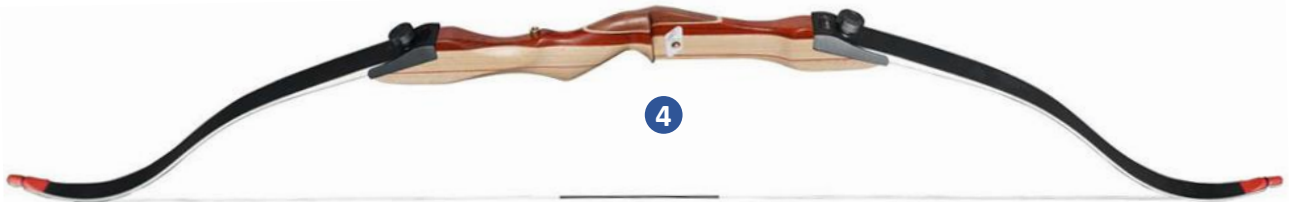

Unsere Vereinsbögen

1

2

3

4

5

6

7

Nr.	Bogenart	Hand	Hersteller / Modell	Größe	Zuggewicht	Standhöhe
1	Take Down Recurve	RH	Sebastien Flute Optimo Plus	58"	16 lbs	7 ½
2	Take Down Recurve	RH	Ragim Wildcat	68"	20 lbs	7 ¼ - 8 ½
3	Take Down Recurve	RH	Sam Wha Archery	62"	20 lbs	7 ¼ - 8
4	Take Down Recurve	RH	Ragim Evolution Plus	68"	28 lbs	7 ¼ - 8 ½
5	Take Town Recurve	LH	Ragim Wildcat Plus	66"	20 lbs	7 ¼ - 8 ½
6	Take Down Recurve	RH	Ragim Matrix Junior	48"	16 lbs	5 ¾ - 6 ½
7	One Piece Recurve	RH	Gravity Pluto (Kinder)	38"	10 lbs	-